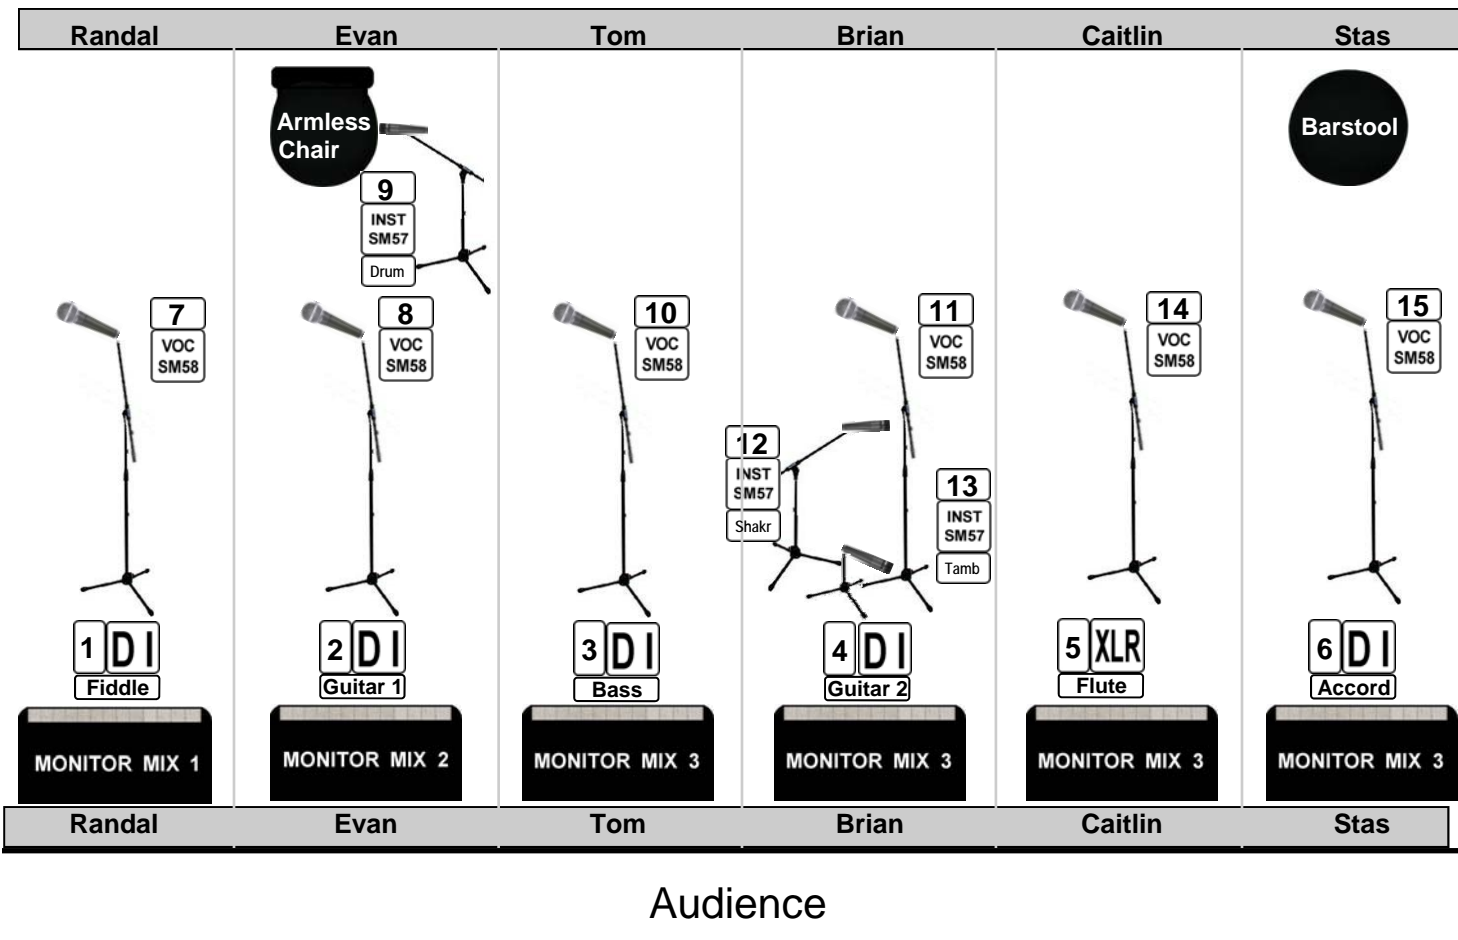

# LEAHY'S LUCK

## Stage Plot / Inputs

### INST. INPUTS L-R

1	Fiddle DI
2	Guitar 1 DI
3	Bass DI
4	Guitar 2 DI
5	Flute XLR
6	Accordion DI

### MICROPHONE L-R

7	Vocal - Randal
8	Vocal - Evan
9	Drum - Evan
10	Vocal - Tom
11	Vocal - Brian
12	Shaker
13	Foot Tambourine
14	Vocal - Caitlin
15	Vocal - Stas
16	Optional Floor Dance Mic(s)

Mixing Notes: In acoustically dry environments please add a touch of hall reverb effect. Outer two vocal mics are primarily for speaking. Be aware that lead vocal duties shift between 3-4 vocalists depending on the song, you may choose to boost lead vocals accordingly. For more technical information call Brian at 414-257-2001 (h) or 414-750-5024 (c) or email [brian@leahysluck.com](mailto:brian@leahysluck.com).