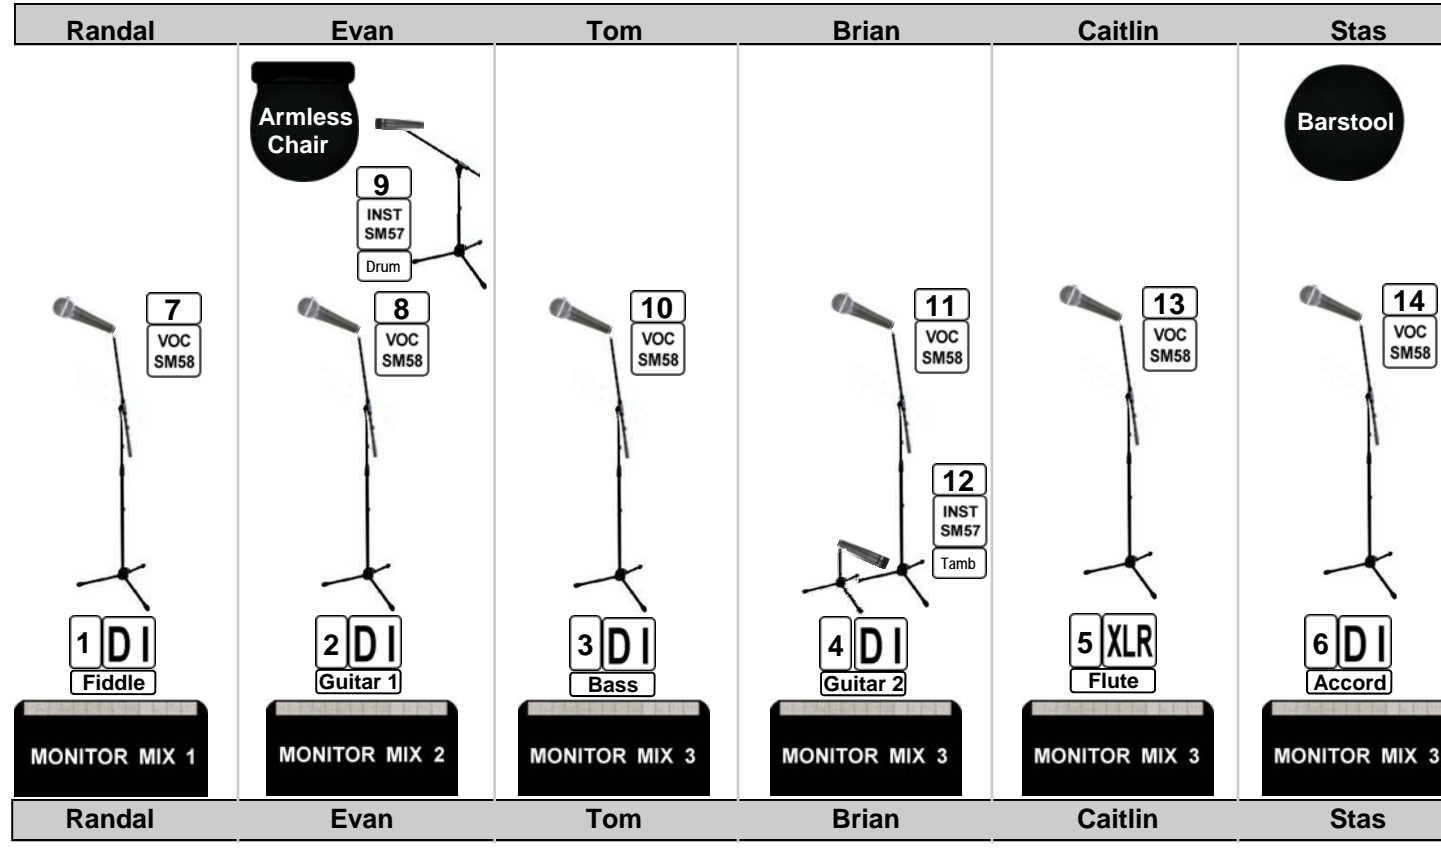

LEAHYS LUCK

Stage Plot / Inputs

Audience

INST. INPUTS L-R

1	Fiddle DI
2	Guitar 1 DI
3	Bass DI
4	Guitar 2 DI
5	Flute XLR
6	Accordion DI

MICROPHONE L-R

7	Vocal - Randal
8	Vocal - Evan
9	Drum - Evan
10	Vocal - Tom
11	Vocal - Brian
12	Foot Tambourine
13	Vocal - Caitlin
14	Vocal - Stas
15	
16	Optional Floor Dance Mic(s)

Mixing Notes: In acoustically dry environments please add a touch of hall reverb effect. Outer two vocal mics are primarily for speaking and can be optional. Be aware that lead vocal duties shift between 3-4 vocalists depending on the song, you may choose to boost lead vocals accordingly. For more technical information call Brian at 414-257-2001 (h) or 414-750-5024 (c) or email brian@leahysluck.com.