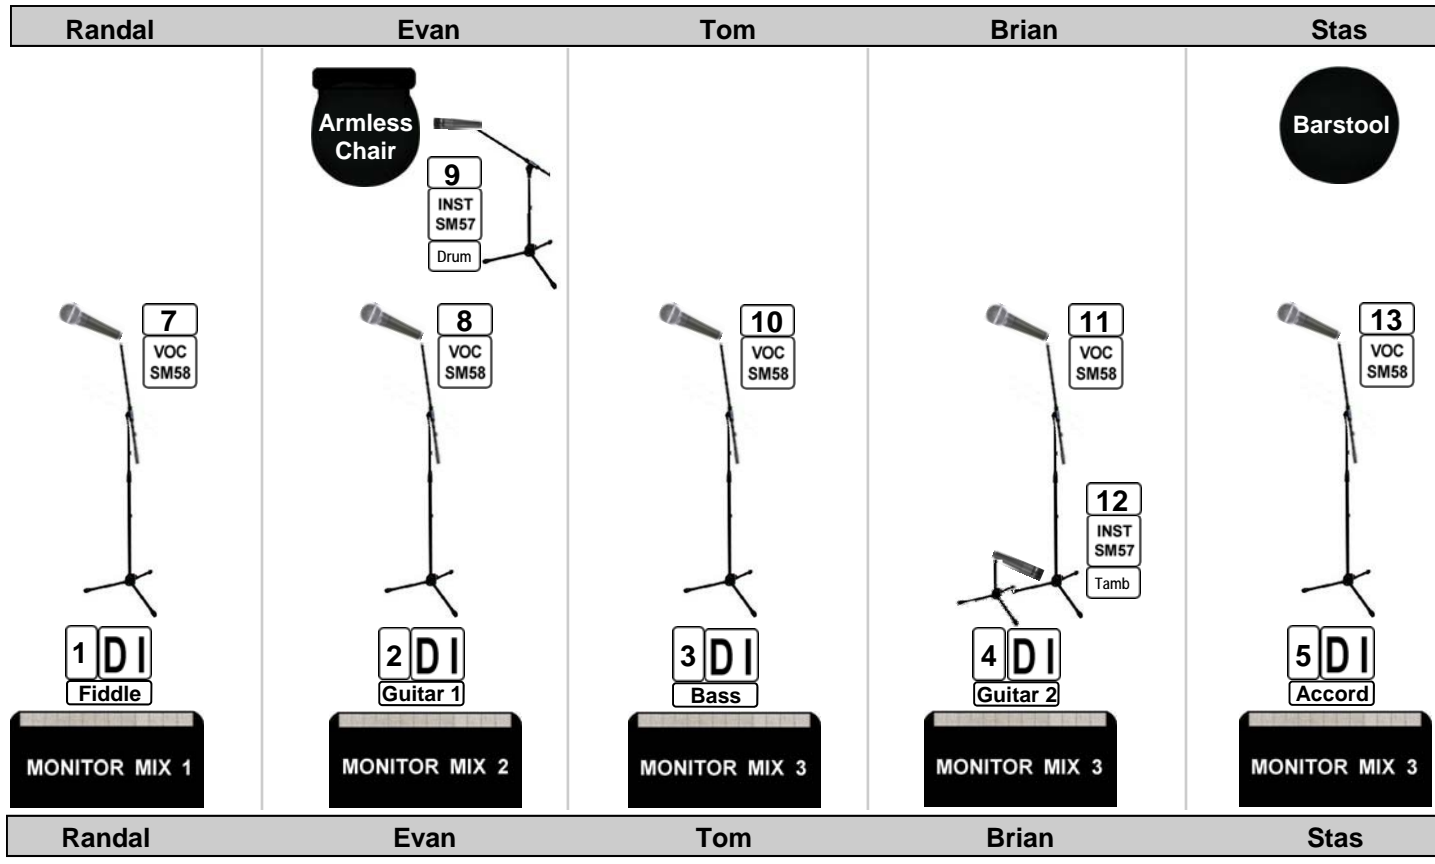

# LEAHYS LUCK

## Stage Plot / Inputs

INST. INPUTS L-R	
1	Fiddle DI
2	Guitar 1 DI
3	Bass DI
4	Guitar 2 DI
5	Accordion DI
6	
MICROPHONE L-R	
7	Vocal - Randal
8	Vocal - Evan
9	Inst. Drum
10	Vocal - Tom
11	Vocal - Brian
12	Inst. Floor Tamb
13	Vocal - Stas
14	
15	
16	Optional Floor Dance Mic(s)

Audience

Mixing Notes: In acoustically dry environments please add a touch of hall reverb effect. Outer two vocal mics are primarily for speaking. Be aware that lead vocal duties shift between 3-4 vocalists depending on the song, you may choose to boost lead vocals accordingly. For more technical information call Brian at 414-257-2001 (h) or 414-750-5024 (c) or email [brian@leahysluck.com](mailto:brian@leahysluck.com).