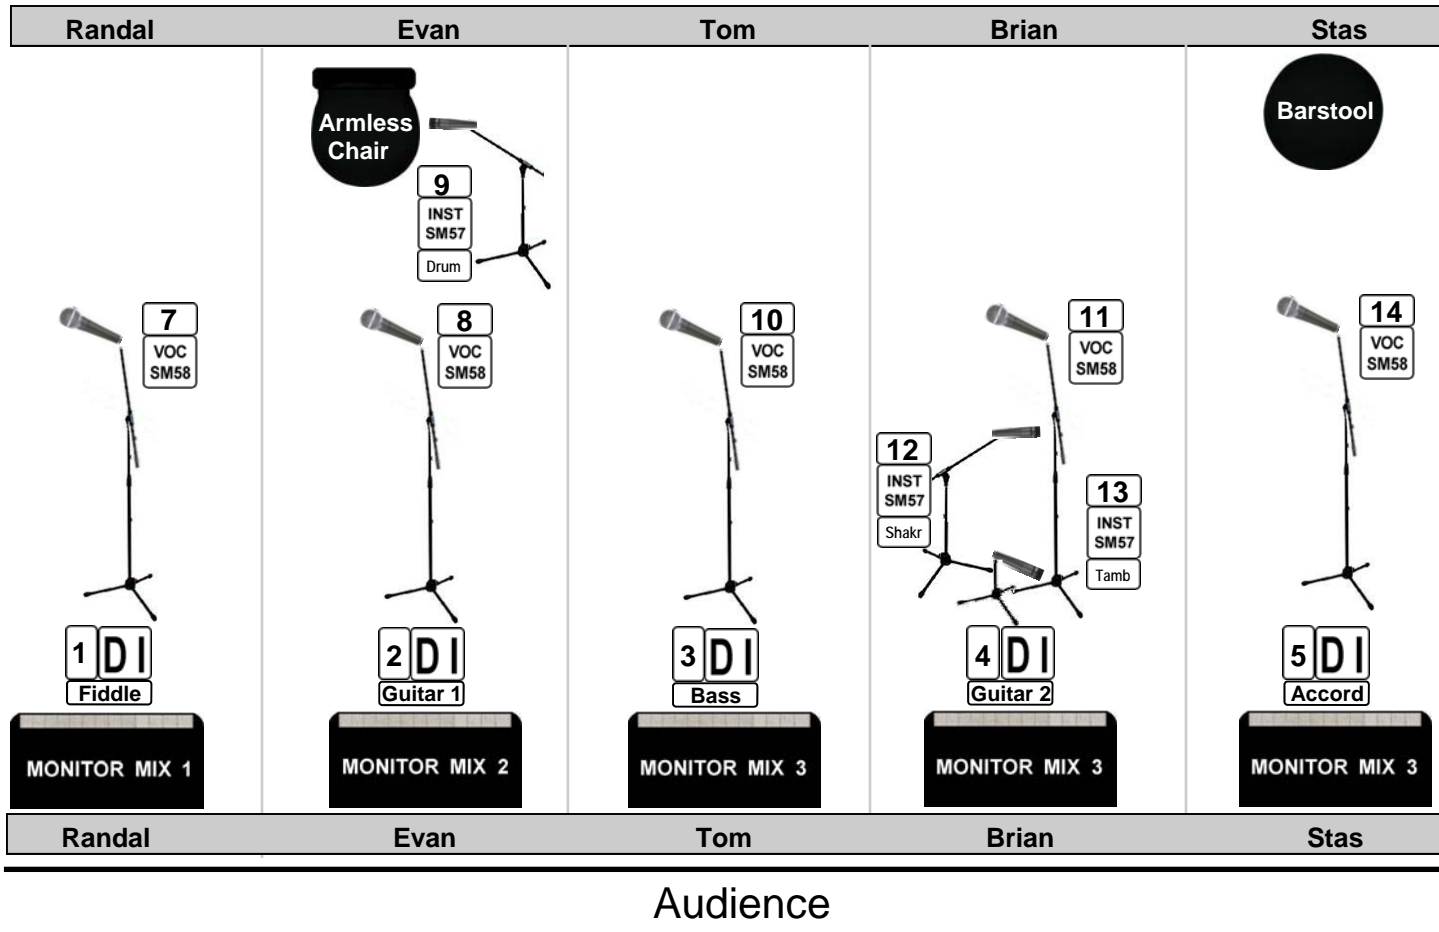

LEAHY'S LUCK

Stage Plot / Inputs

INST. INPUTS L-R	
1	Fiddle DI
2	Guitar 1 DI
3	Bass DI
4	Guitar 2 DI
5	Accordion DI
6	
MICROPHONE L-R	
7	Vocal - Randal
8	Vocal - Evan
9	Drum - Evan
10	Vocal - Tom
11	Vocal - Brian
12	Shaker
13	Floor Tamb.
14	Vocal - Stas
15	
16	Optional Floor Dance Mic(s)

Mixing Notes: In acoustically dry environments please add a touch of hall reverb effect. Outer two vocal mics are primarily for speaking. Be aware that lead vocal duties shift between 3-4 vocalists depending on the song, you may choose to boost lead vocals accordingly. For more technical information call Brian at 414-257-2001 (h) or 414-750-5024 (c) or email brian@leahysluck.com.